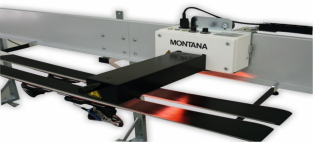

Junior Basic (130 cm & under)	Traditional	Classic	Signature	Custom	Race
Ceramic Finished Base and Side Edge Bevel	Ceramic Finished Base and Side Edge Bevel	Ceramic Finished Base and Side Edge Bevel	Ceramic Finished Base and Side Edge Bevel	Custom Ceramic Finished Base and Side Edge Bevel	Custom Ceramic Finished Base and Side Edge Bevel
Belt Wax	Infrared Wax Future using Ski Shop's Eco Friendly Custom Wax	Wet Base Grind	Wet Base Grind	Wet Base Grind	Wet Base Grind
		Reichman Rombus Cold Structure	BASIC GOUGES FILLED WITH P-TEX	BASIC GOUGES FILLED WITH P-TEX	BASIC GOUGES FILLED WITH P-TEX
		Infrared Wax Future using Ski Shop's Eco Friendly Custom Wax	ADD'L FEE FOR EXTRA PTEX AND CORESHOTS	ADD'L FEE FOR EXTRA PTEX AND CORESHOTS	ADD'L FEE FOR EXTRA PTEX AND CORESHOTS
			Reichman Arrow Performance Cold	Reichman Chevorn Race or Your Choice	Reichman Chevron Race
			Diamond Stone Hand Finished With Secret Sauce	Diamond Stone Hand Finished With Secret Sauce	Diamond Stone Hand Finished With Secret Sauce
			Infrared Wax Future using Ski Shop's Eco Friendly Custom Wax	Brush Structured	Diamond Stone Hand Edged Polished and Finished With Shop Secret Sauce
				Infrared Wax Future using Ski Shop's Eco Friendly Custom Wax	Ceramic Stone Hand Finished with Shop Secret Sauce
					Multi-Brush Structured Cork Polished
					Infrared Wax Future using Ski Shop's Eco Friendly Custom Wax
					Infrared Wax Future using Ski Shop's Eco Friendly Custom Wax + Eco Fluro Substitute
$24.00	$38.00	$48.00	$62.00	$79.00	$105.00

SKIS: FRICTION POWER WAX ONLY	LAB-FWAX	$7.00			
SKIS: INFRARED HOT WAX ONLY	LAB-SWAX	$19.00	STONE GRIND ONLY	LAB-SMISC	$38.00
EDGE SHARPEN ONLY BASE AND SIDE, NO WAX	LAB-EDG	$27.00	SKIN TRIMMING	LAB-SMISC	$35.00
MAJOR REPAIR, BASE WELDS, EPOXY	BY ESTIMATE ONLY. $20 min				

		Traditional Liner	INTUITION CONFORMABLE	CUSTOM SHELL & LINER	
Mold Liner	LAB-BLM	$45.00	$59.00	$80.00	$80.00
Boot Fitting	No Charge if purchased within 2 years at The Ski Shop Inc.	$40.00/Hour $20.00 Minimum			
Poles Shortened	No Charge if purchased at The Ski Shop Inc.	$7.00			

All tunes and mounts provided by The Ski Shop have the option to be rushed, but availability is based on the shops work load at that time. (Discounts will not apply)

Rush Charges:

Under 72 Hours: + $10.00

Under 24 Hours: +$20.00

LAB-EXP

LAB-SEXP